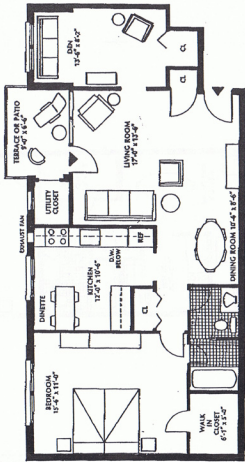

Floor Plans B & C
1 Bedroom, Den
Floor Plan B - 840 +/- Sq. Ft.
Floor Plan C - 925 +/- Sq. Ft.

Deluxe 1-Bedroom with Den (available buildings 1, 7, 12)